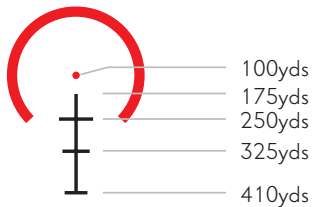

16" Barrel 7.62x39 123gr HP

Muzzle Velocity: 2300fps

Ballistic Coefficient: 0.269

Zero Range: 100yds