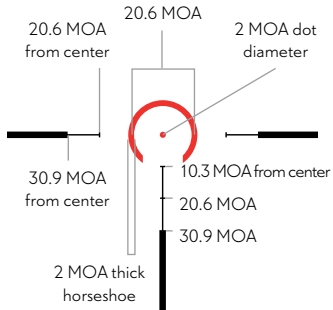

HAWKE®

| TURKEY DOT IR

TURKEY DOT IR

Magnification: 4x MOA Measurements

Magnification: 4x MRAD Measurements